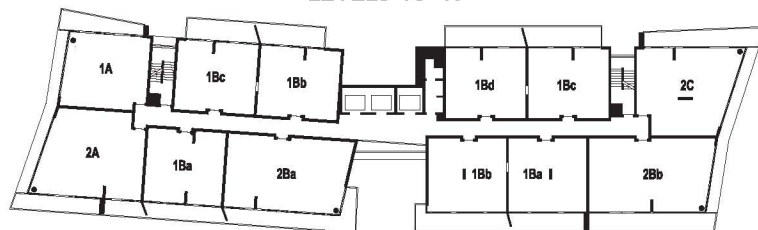

LEVELS 2-4

LEVELS 5-12

LEVELS 13-17

UNIT 1D

Bedrooms:	One
Bathrooms:	Two
	1Da 1Db
Internal Area:	88.0m ² 88.0m ²
Balcony Area:	25.0m ² 20.0m ²
Total Area:	113.0m ² 108.0m ²