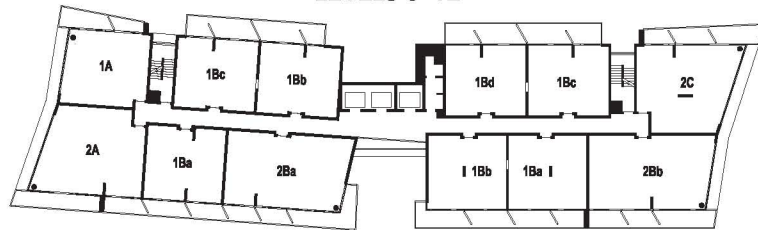

LEVELS 2-4

LEVELS 5-12

LEVELS 13-17

UNIT 1D

Bedrooms:	One
Bathrooms:	Two
	1Da 1Db
Internal Area:	88.0m ² 88.0m ²
Balcony Area:	25.0m ² 20.0m ²
Total Area:	113.0m ² 108.0m ²